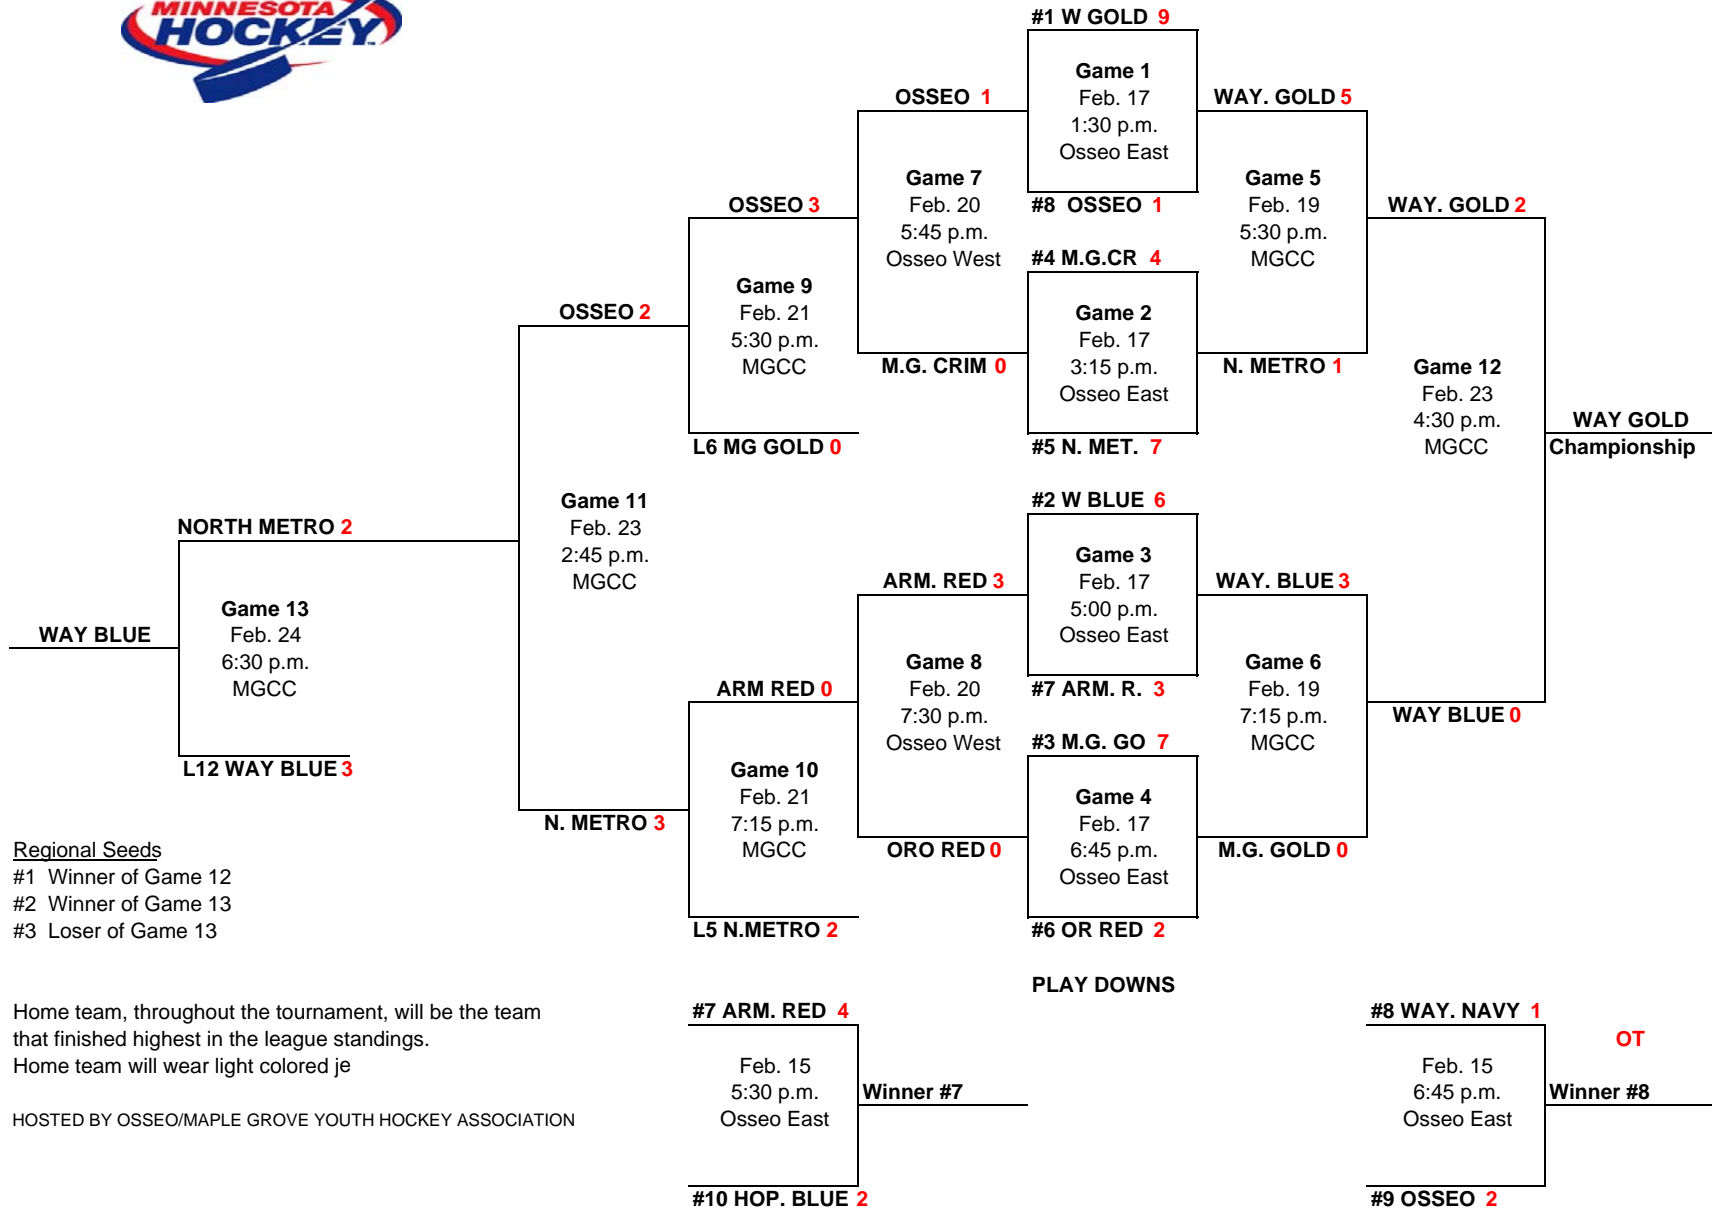

MINNESOTA HOCKEY DISTRICT 3
 PEEWEE B 1
 FEBRUARY 16 - 24, 2008

Regional Seeds
 #1 Winner of Game 12
 #2 Winner of Game 13
 #3 Loser of Game 13

Home team, throughout the tournament, will be the team that finished highest in the league standings.
 Home team will wear light colored je

HOSTED BY OSSEO/MAPLE GROVE YOUTH HOCKEY ASSOCIATION