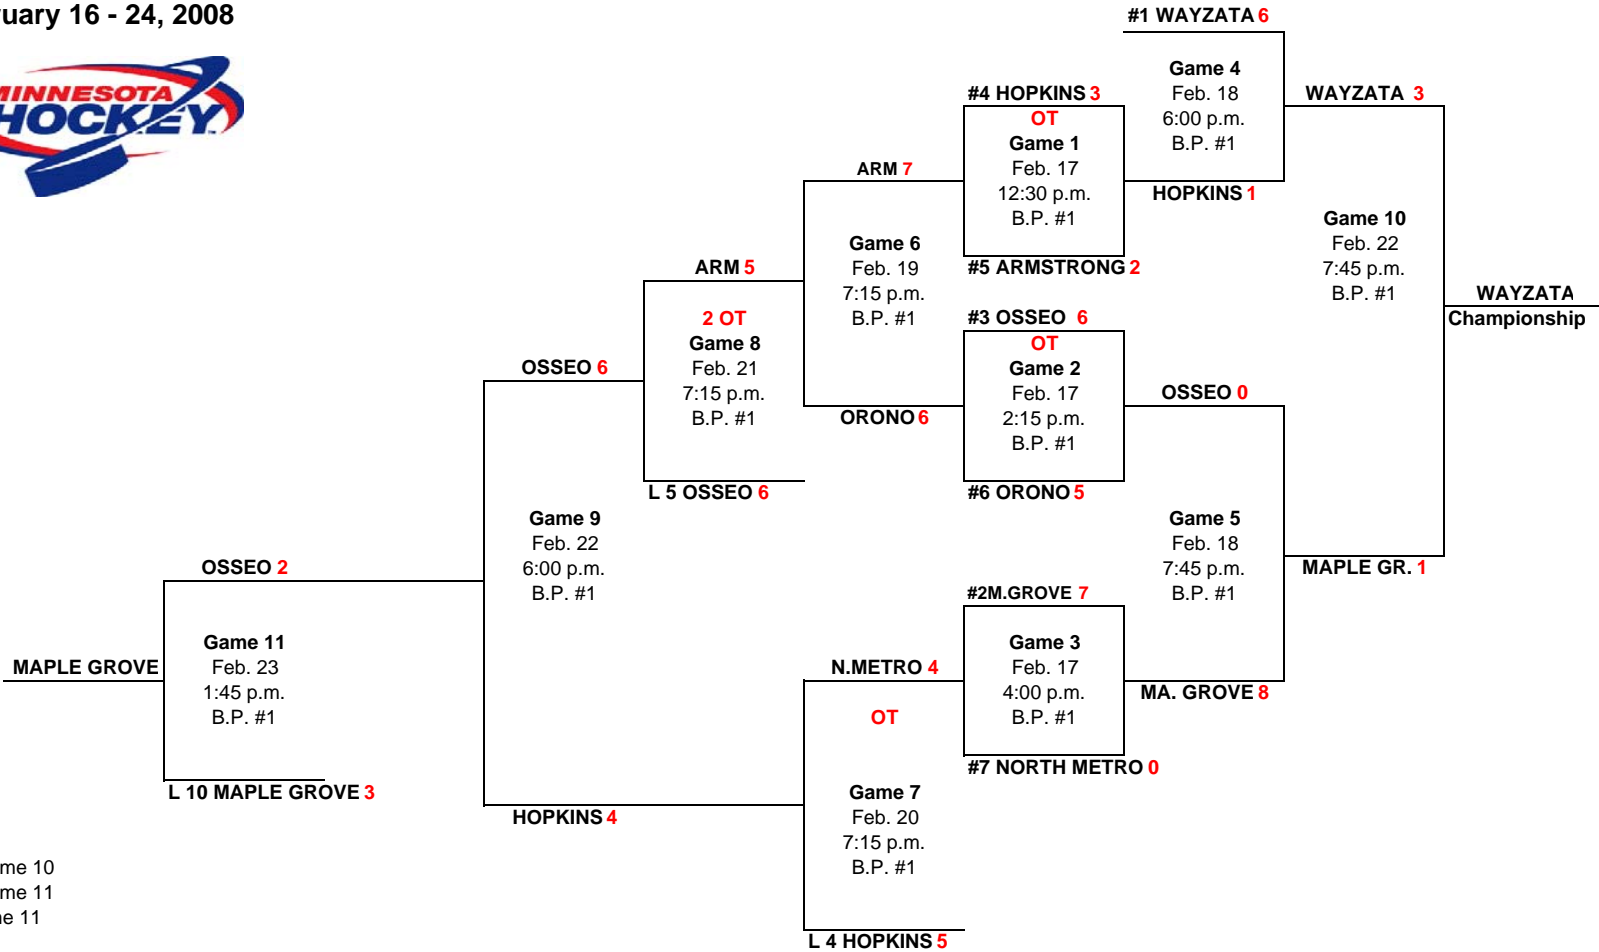

**MINNESOTA HOCKEY DISTRICT 3**  
**Bantam A**  
**February 16 - 24, 2008**

Region Seeds

- #1 Winner of Game 10
- #2 Winner of Game 11
- #3 Loser of Game 11

Home team, throughout the tournament, will be the team that finished highest in the league standings.  
 Home team will wear light colored jerseys.