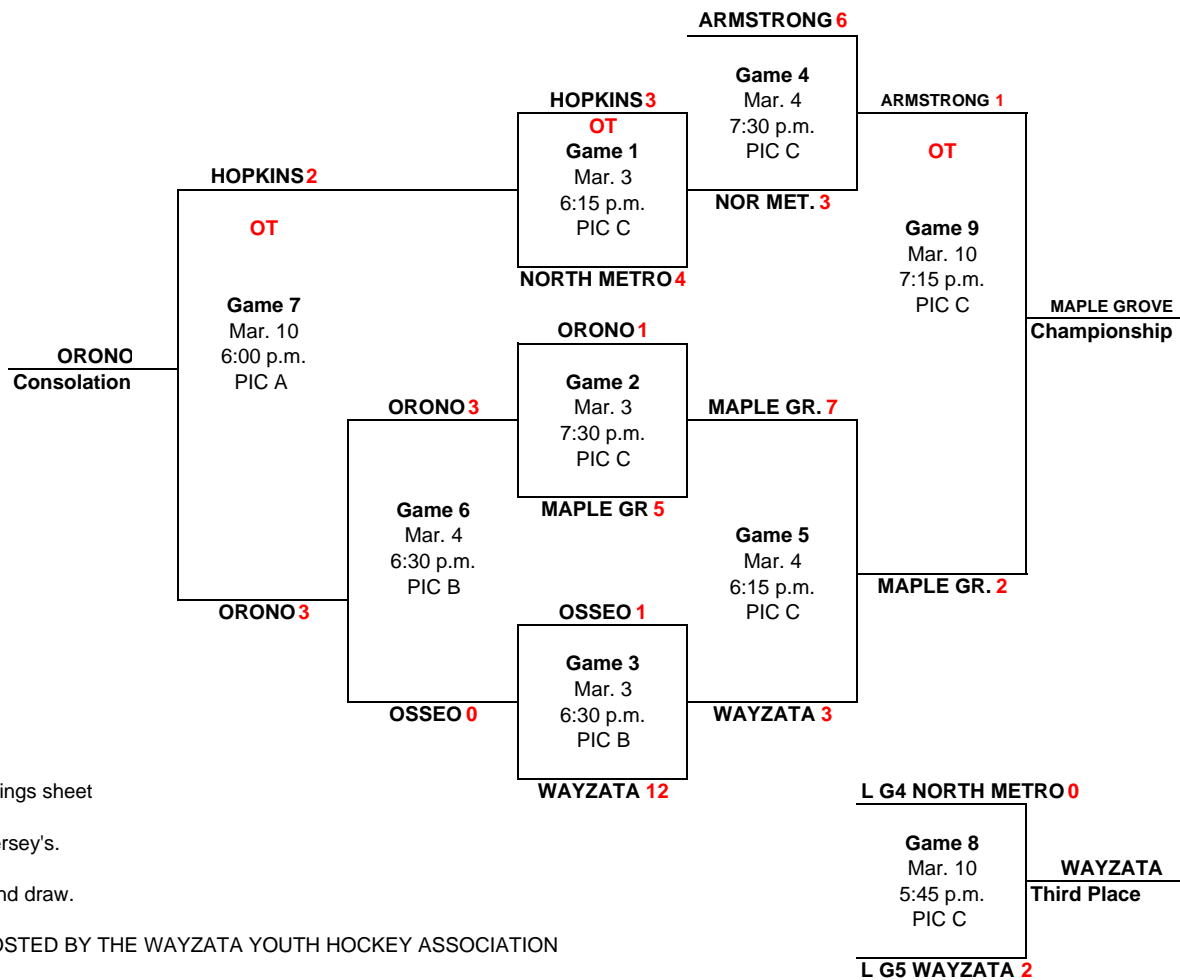

Minnesota Hockey District Three
SQUIRT A
 March 3-10, 2008

Team listed on top line of game pairings sheet will be designated the home team.
 Home team will wear light colored jersey's.

Placement in bracket decided by blind draw.

HOSTED BY THE WAYZATA YOUTH HOCKEY ASSOCIATION